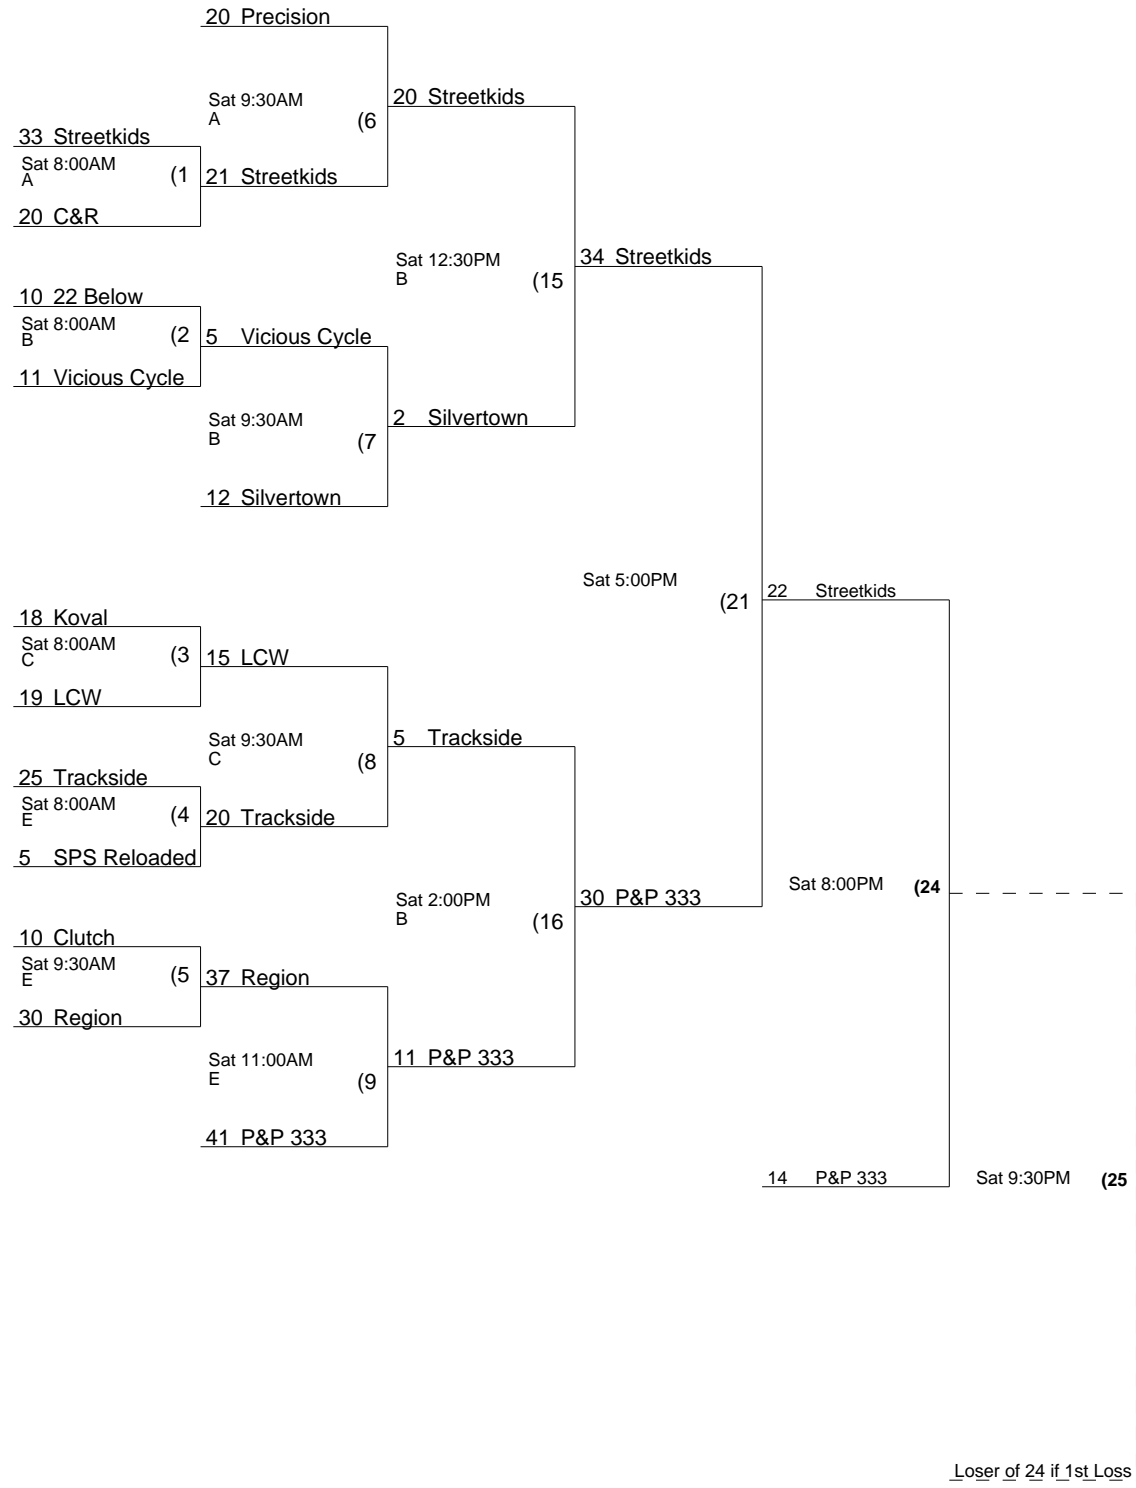

Winner of the Tournament is Streetkids
 2013 NSA DIRECTOR'S CUP
 GREAT LAKE CLASSIC - SPORTSPLEX - MUNCIE, IN
 MAY 4

9 Precision

25 Trackside

7 P&P 333

Sat 12:30PM (14)
A

8 Koval

Sat 3:30PM (19)
A

14 Trackside